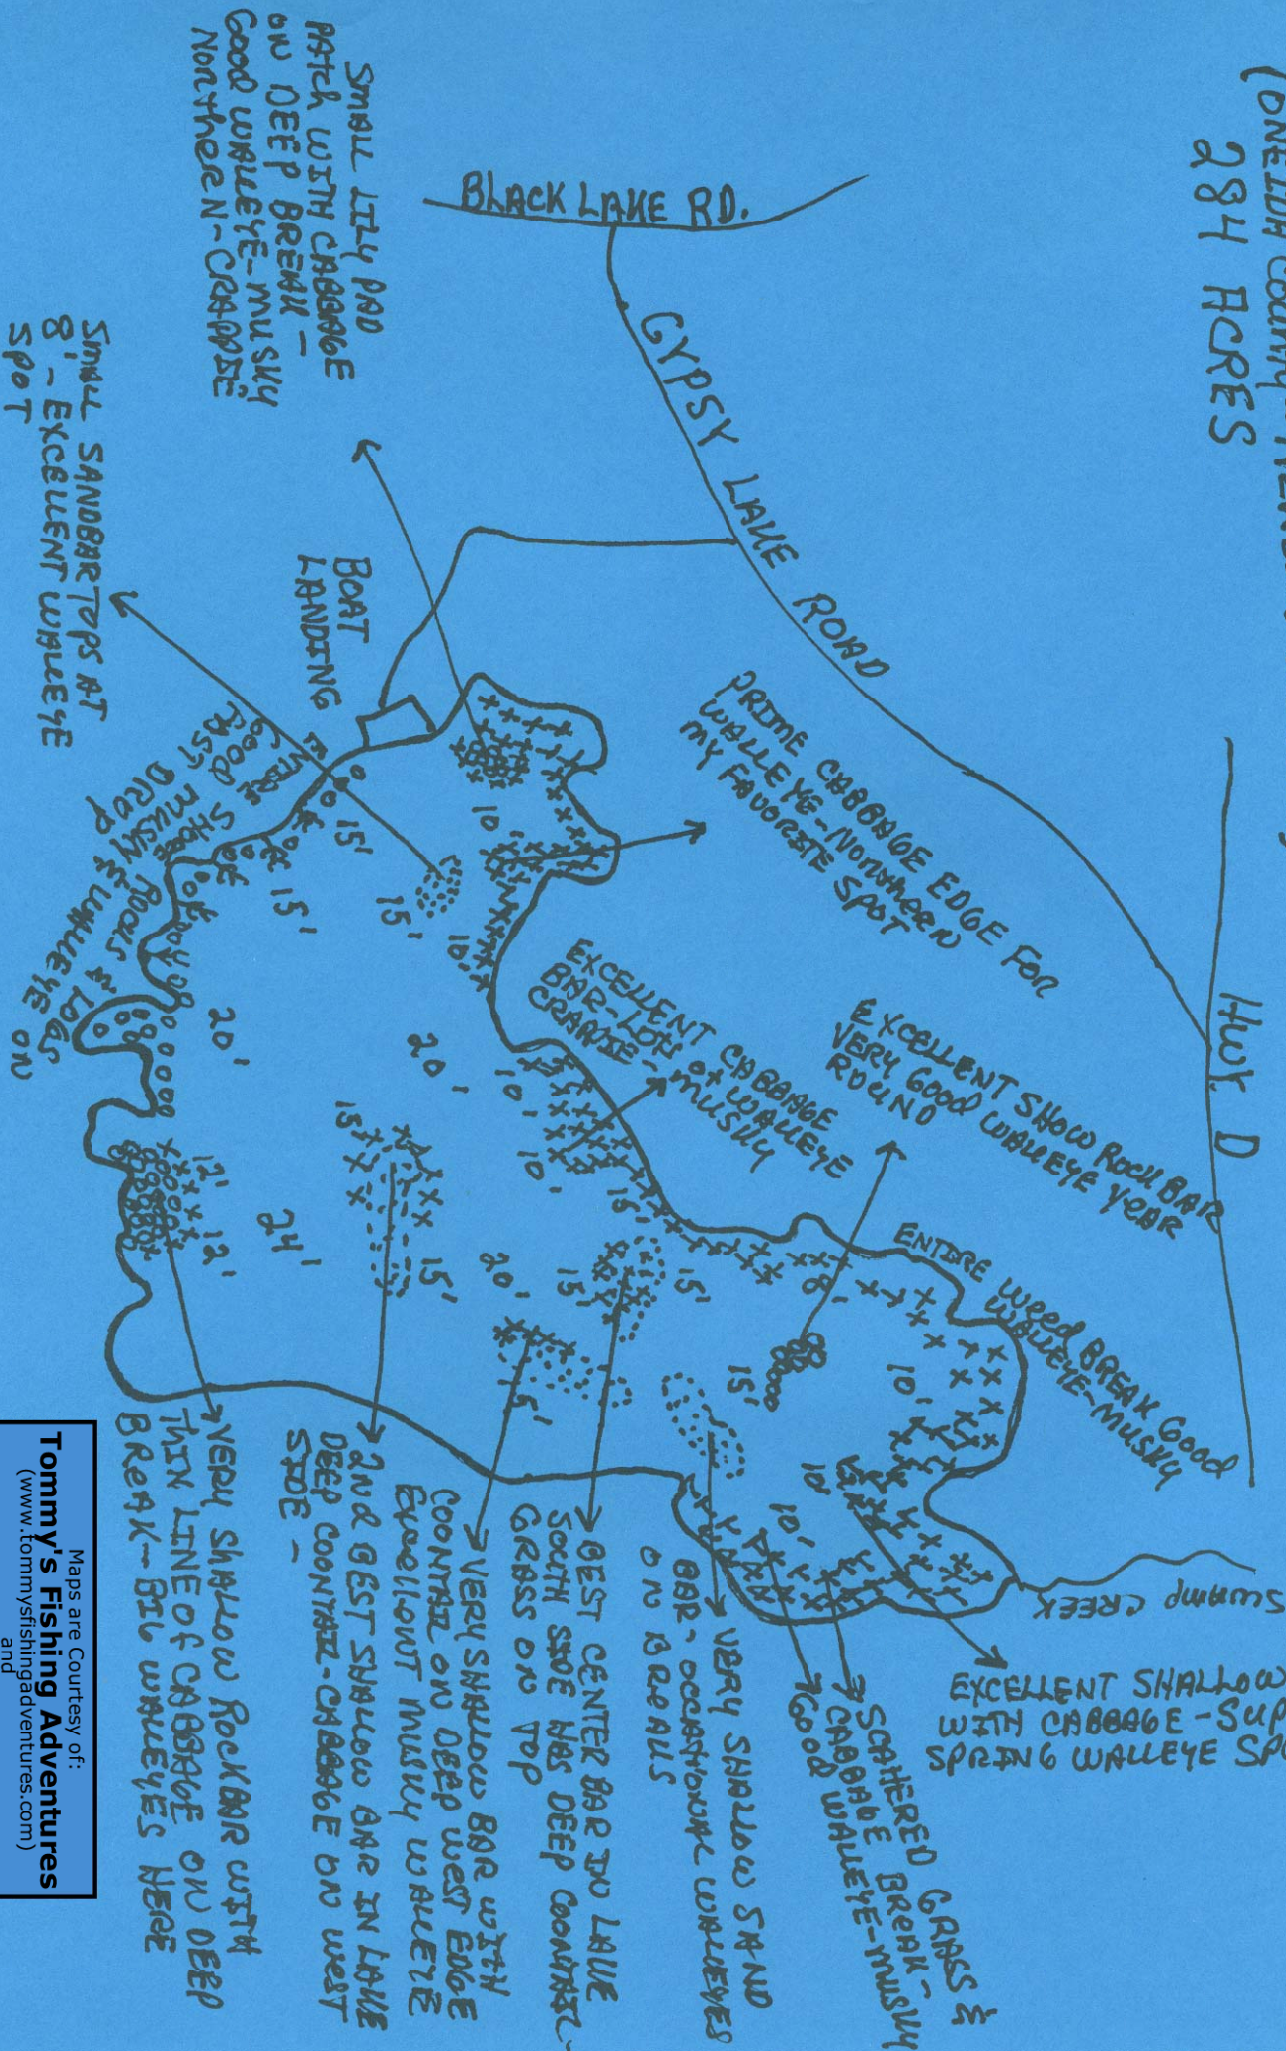

# MUSKELLUNGE LAKE

(ONEIDA County - NEWBOLD TOWNSHIP)  
284 ACRES

Maps are Courtesy of:  
**Tommy's Fishing Adventures**  
 (www.tommysfishingadventures.com)  
 and  
**UpNorth Fishing**  
 (www.upnorthfishing.com)  
 Please do not copy for financial gain.