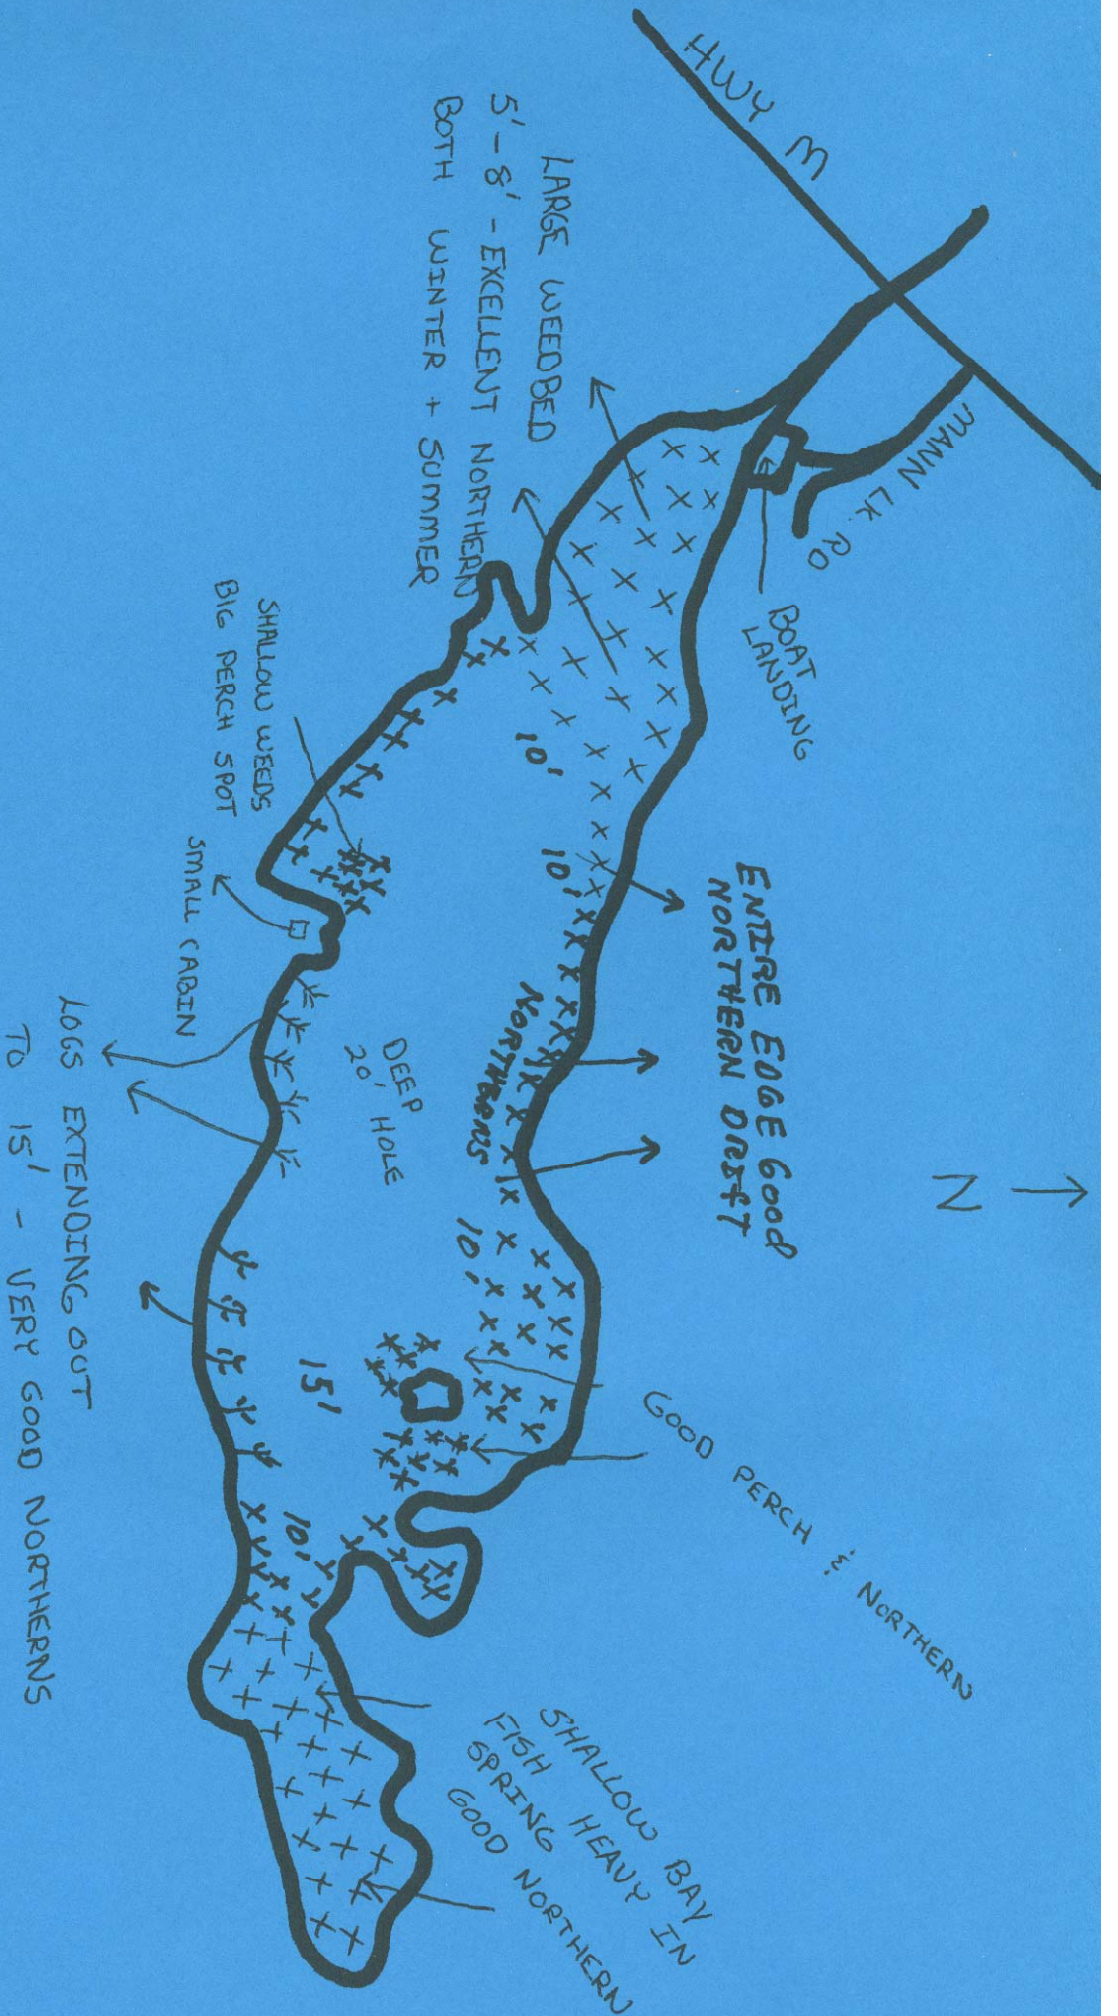

MANNN LAKE

261 ACRES

Maps are Courtesy of:
Tommy's Fishing Adventures
 (www.tommysfishingadventures.com)
 and
UpNorth Fishing
 (www.upnorthfishing.com)
 Please do not copy for
 financial gain.