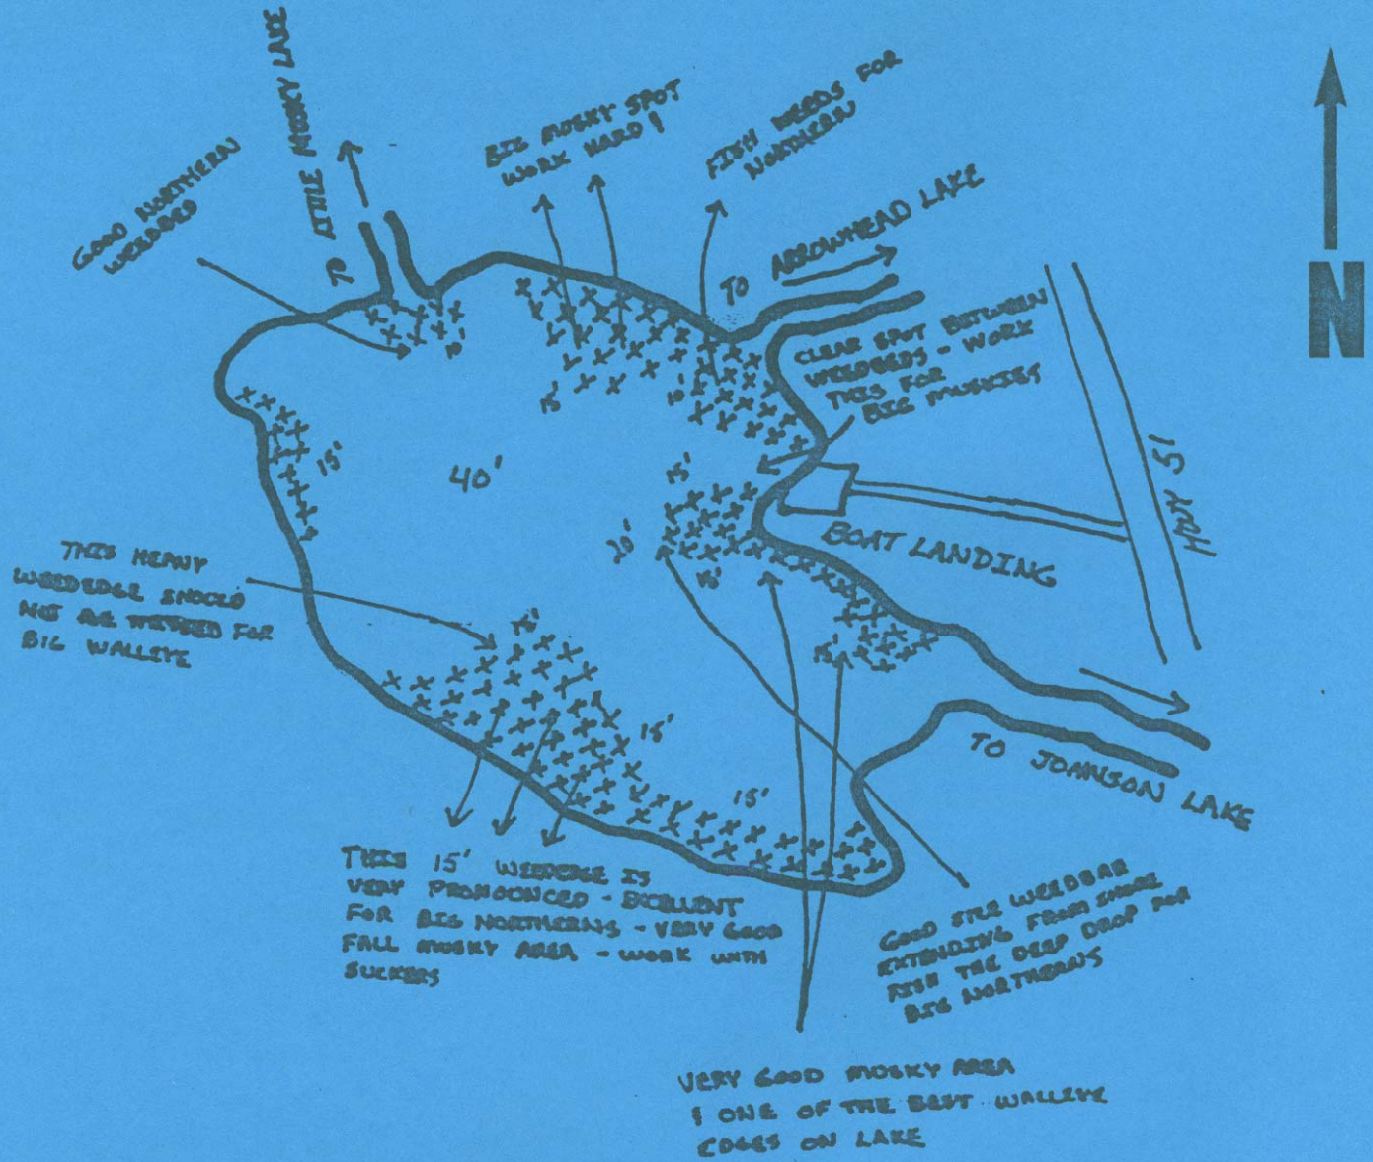

BRANDY LAKE ~ 110 ACRES

BRANDY LAKE IS A TOP NOTCH BASS WATER. FISH WEEDS AROUND ENTIRE SHORELINE. SLEEPER FOR BIG L.M. BASS. & BIG MOSKY

Maps are Courtesy of:
Tommy's Fishing Adventures
 (www.tommysfishingadventures.com)
 and
UpNorth Fishing
 (www.upnorthfishing.com)
 Please do not copy for financial gain.