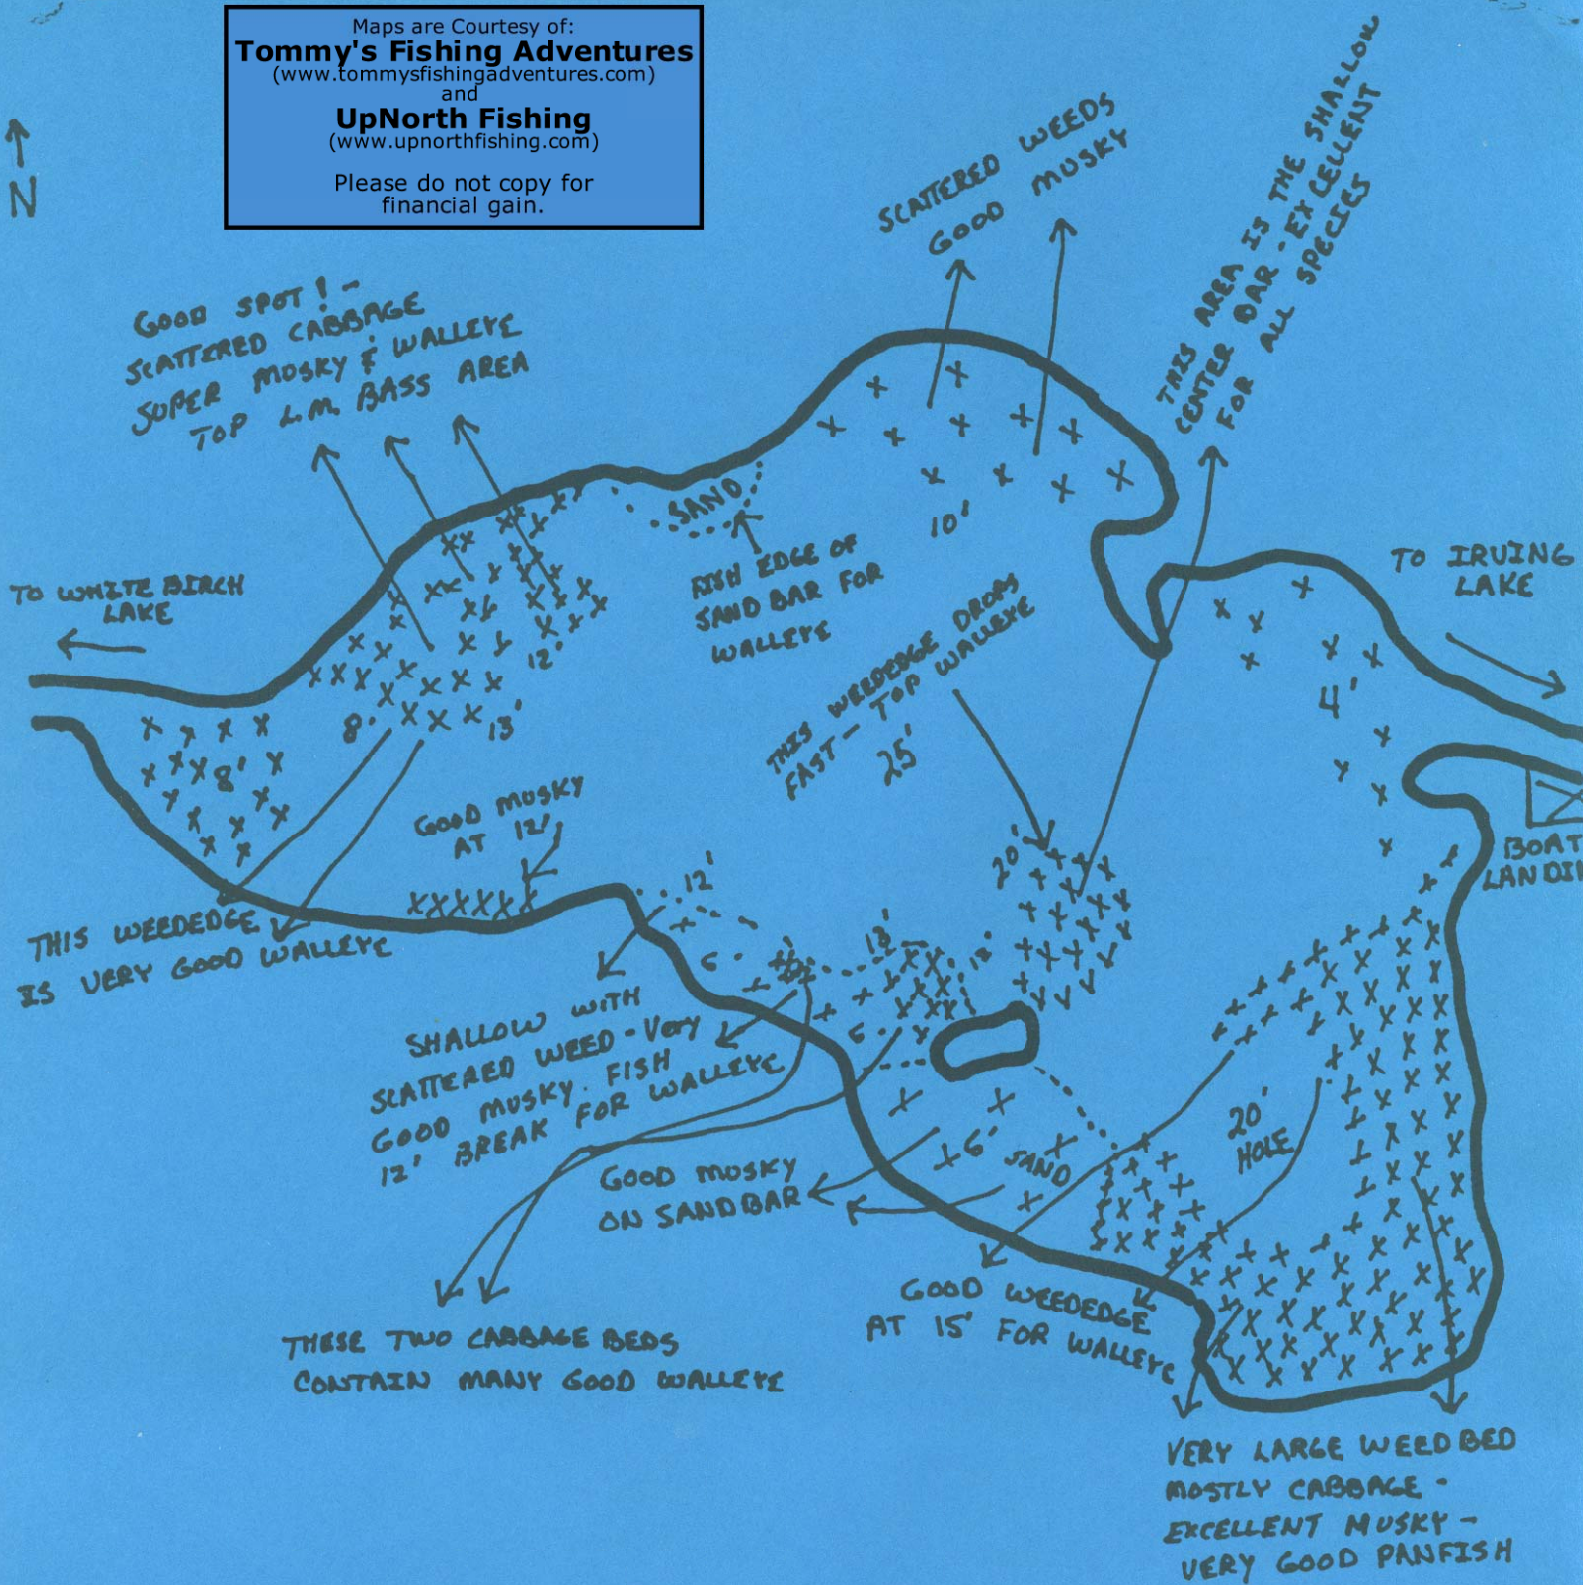

Maps are Courtesy of:
Tommy's Fishing Adventures
 (www.tommysfishingadventures.com)
 and
UpNorth Fishing
 (www.upnorthfishing.com)
 Please do not copy for financial gain.

A TOP MUSKY - WALLEYE - L.M. BASS & PANFISH LAKE CLEAR WATER BUT CONTAINS MANY EXCELLENT CABBAGE BEDS.

BALLARD LAKE
505 ACRES