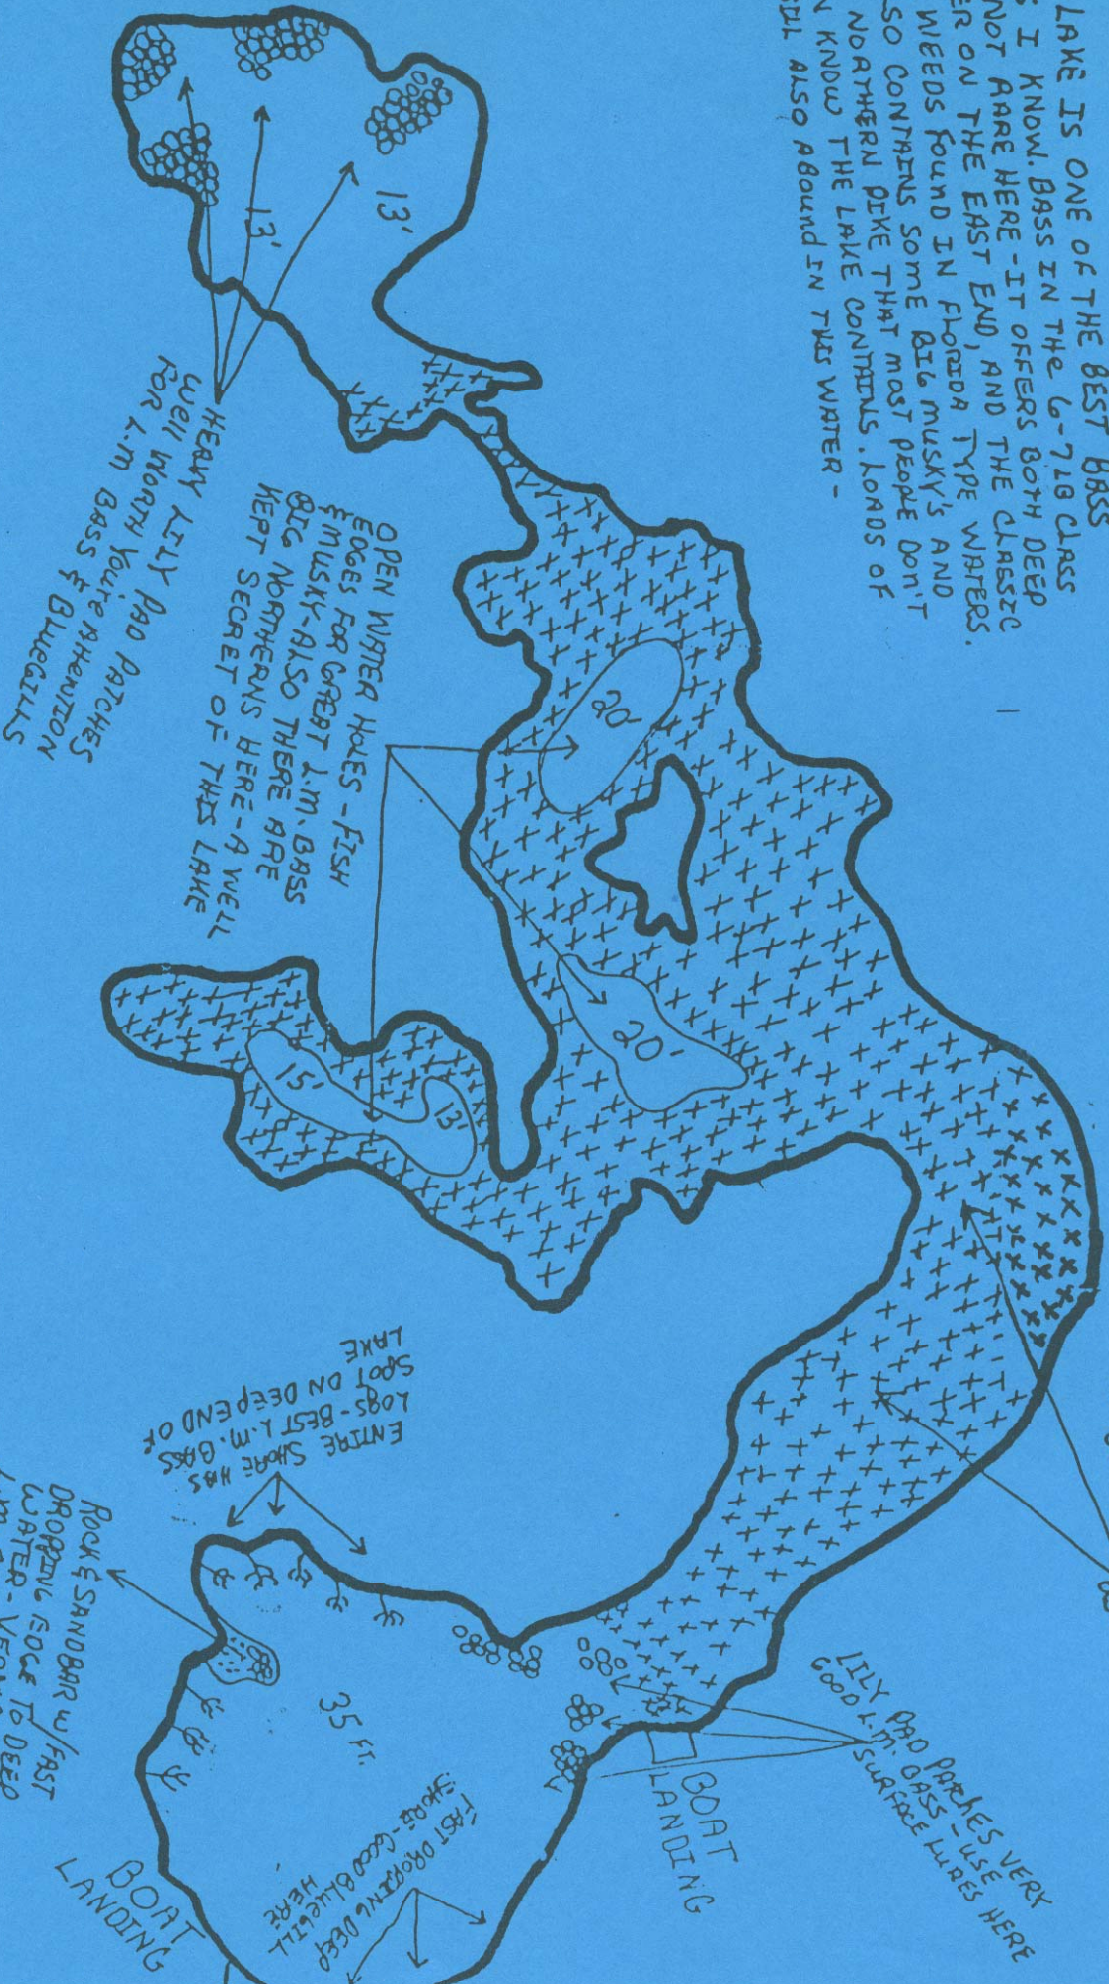

WINDPUDDING LAKE 196 ACRES

THIS LAKE IS ONE OF THE BEST BASS AREAS I KNOW. BASS IN THE 6-7 LG CLASS ARE NOT AARE HERE - IT OFFERS BOTH DEEP WATER ON THE EAST END, AND THE CLASSIC JUNK WEEDS FOUND IN FLORIDA TYPE WATERS. IT ALSO CONTAINS SOME BIG MUSKY'S AND BIG NORTHERN PIKE THAT MOST PEOPLE DON'T EVEN KNOW THE LAKE CONTAINS. LOADS OF BLUEGIL ALSO ABOUND IN THE WATER -

Maps are Courtesy of:
Tommy's Fishing Adventures
 (www.tommysfishingadventures.com)
 and
UpNorth Fishing
 (www.upnorthfishing.com)
 Please do not copy for financial gain.