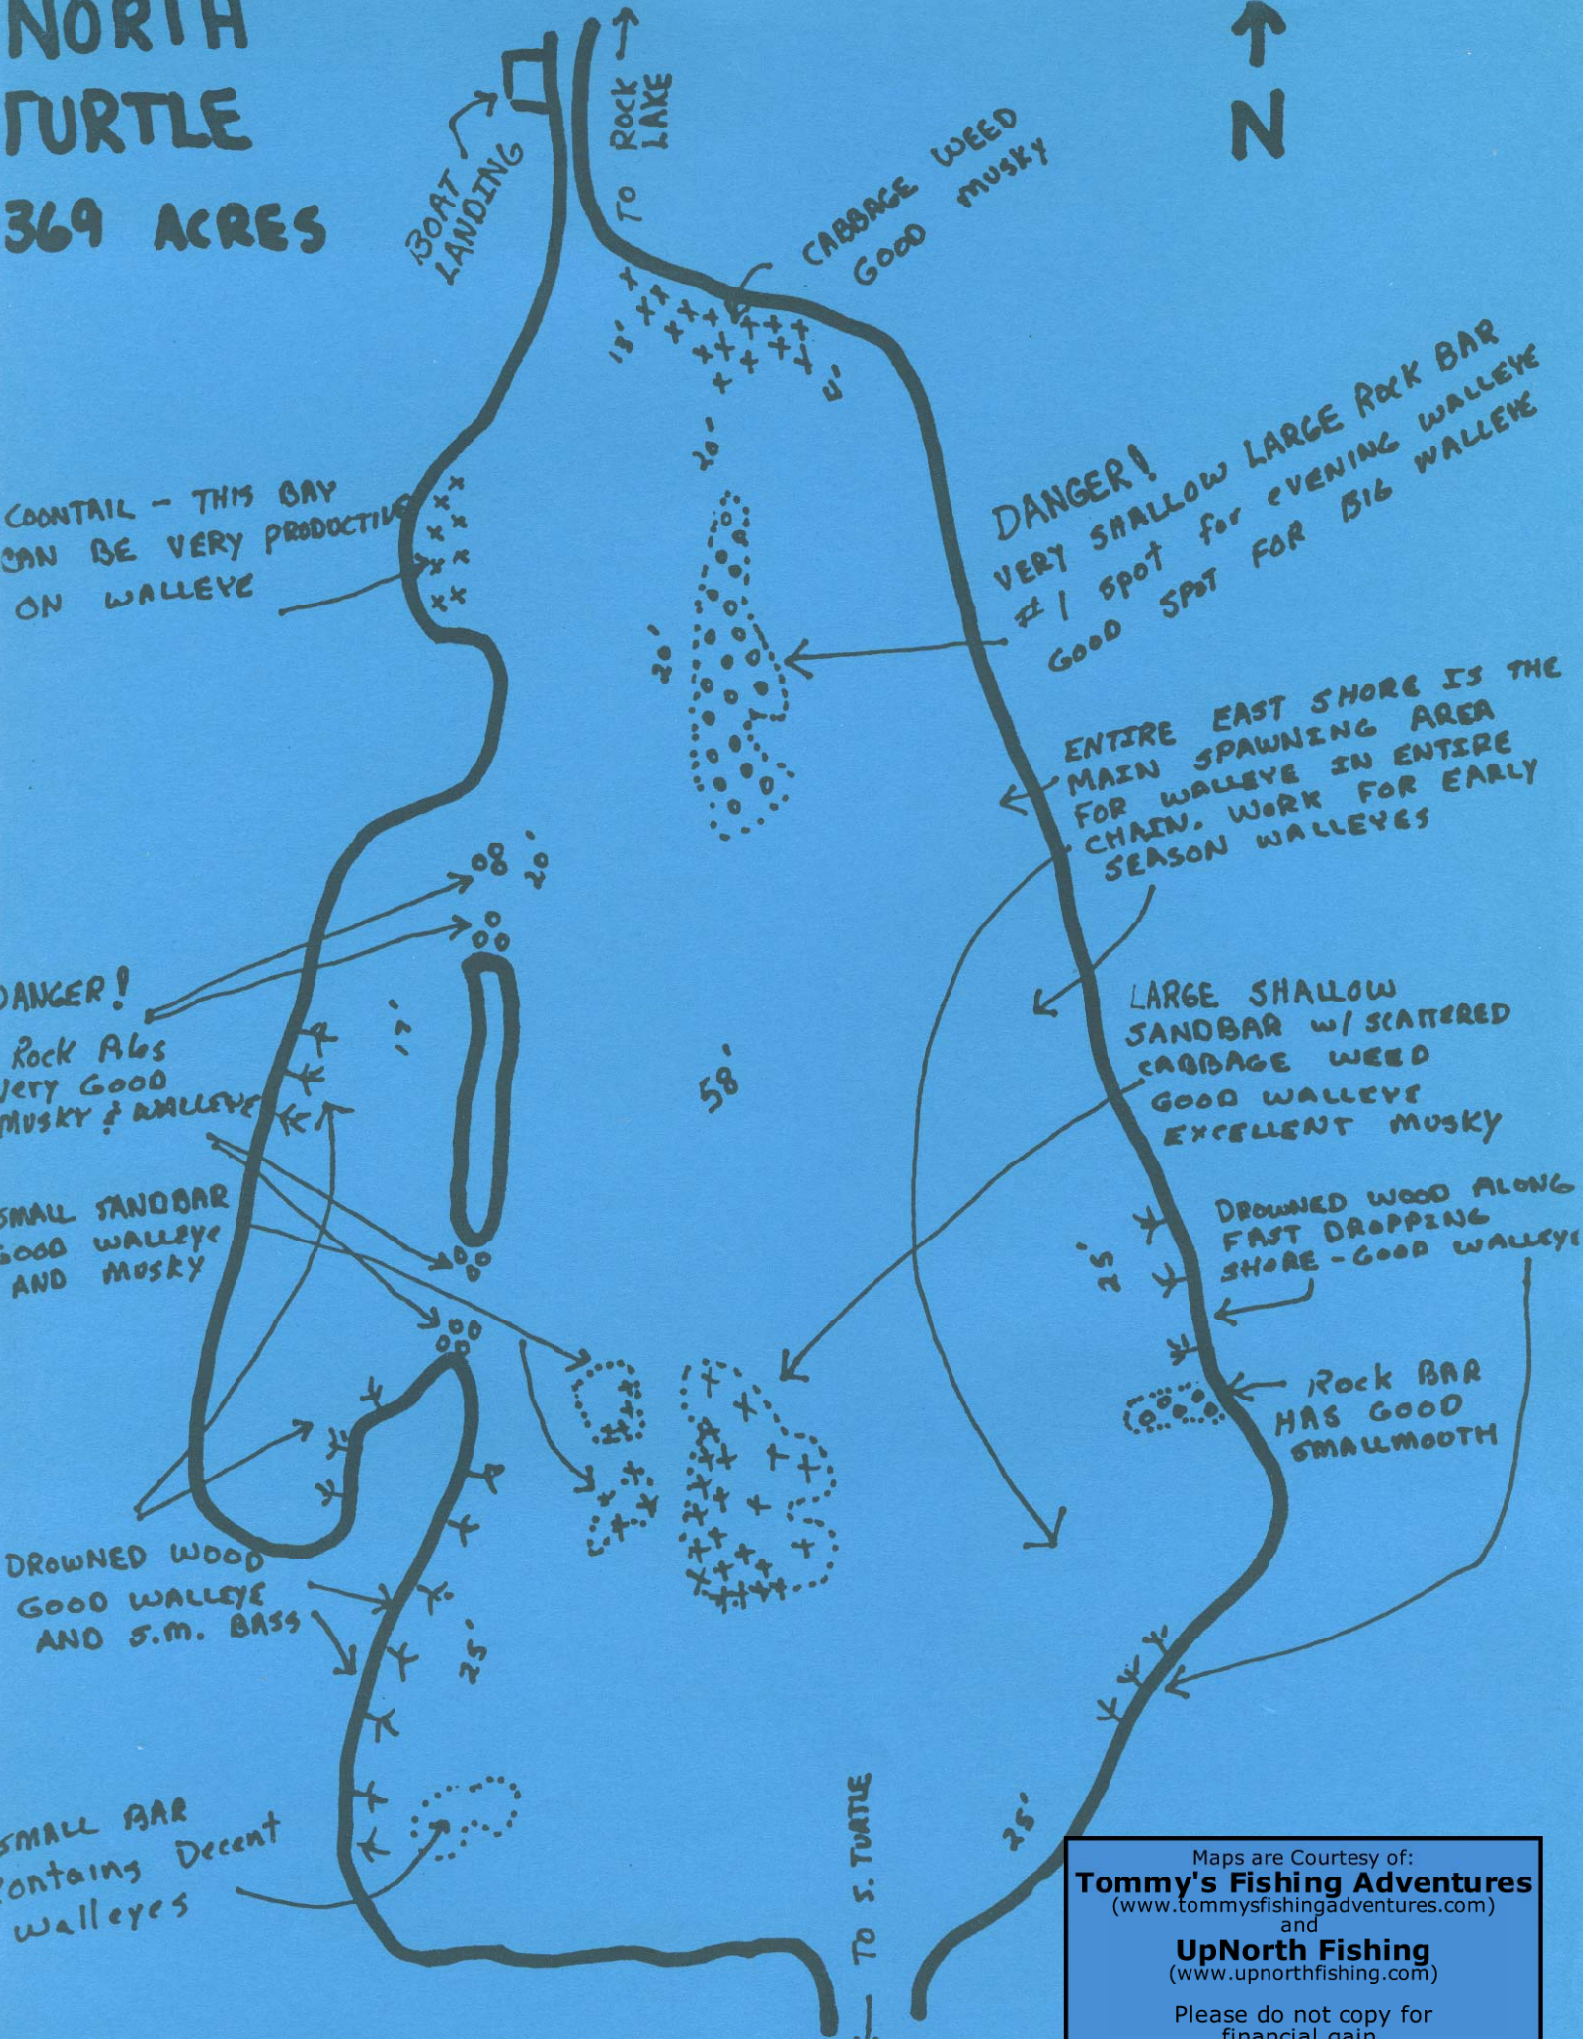

NORTH TURTLE

369 ACRES

Maps are Courtesy of:
Tommy's Fishing Adventures
 (www.tommysfishingadventures.com)
 and
UpNorth Fishing
 (www.upnorthfishing.com)

Please do not copy for financial gain.