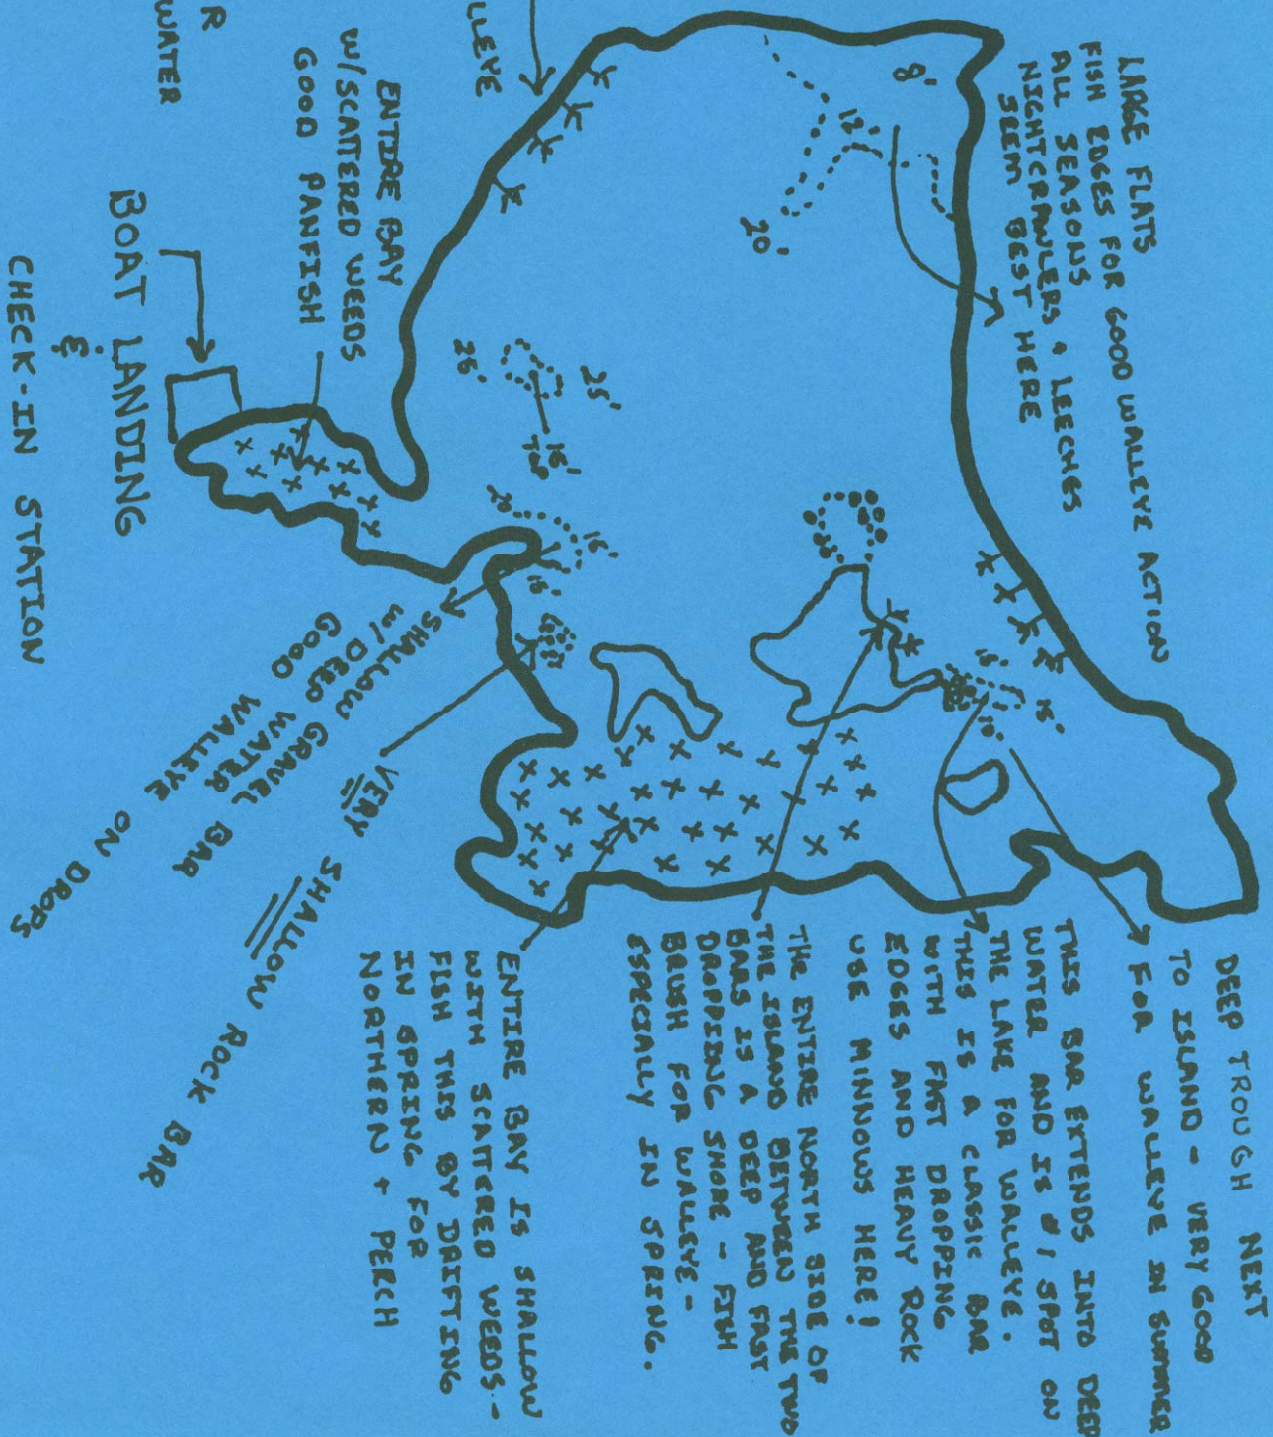

ESSCANABA LAKE

293 ACRES

Maps are Courtesy of:
Tommy's Fishing Adventures
 (www.tommysfishingadventures.com)
 and
UpNorth Fishing
 (www.upnorthfishing.com)
 Please do not copy for
 financial gain.

THIS LAKE IS ONE OF THE DNR
 EXPERIMENTAL LAKES. THIS WATER
 HAS NO SEASON RESTRICTIONS
 SIZE LIMIT ON WALLEYE OR
 BAC LIMIT ON WAALLEYE!

THIS MAP IS DEDICATED TO THE MEMORY OF STEVE SERNS