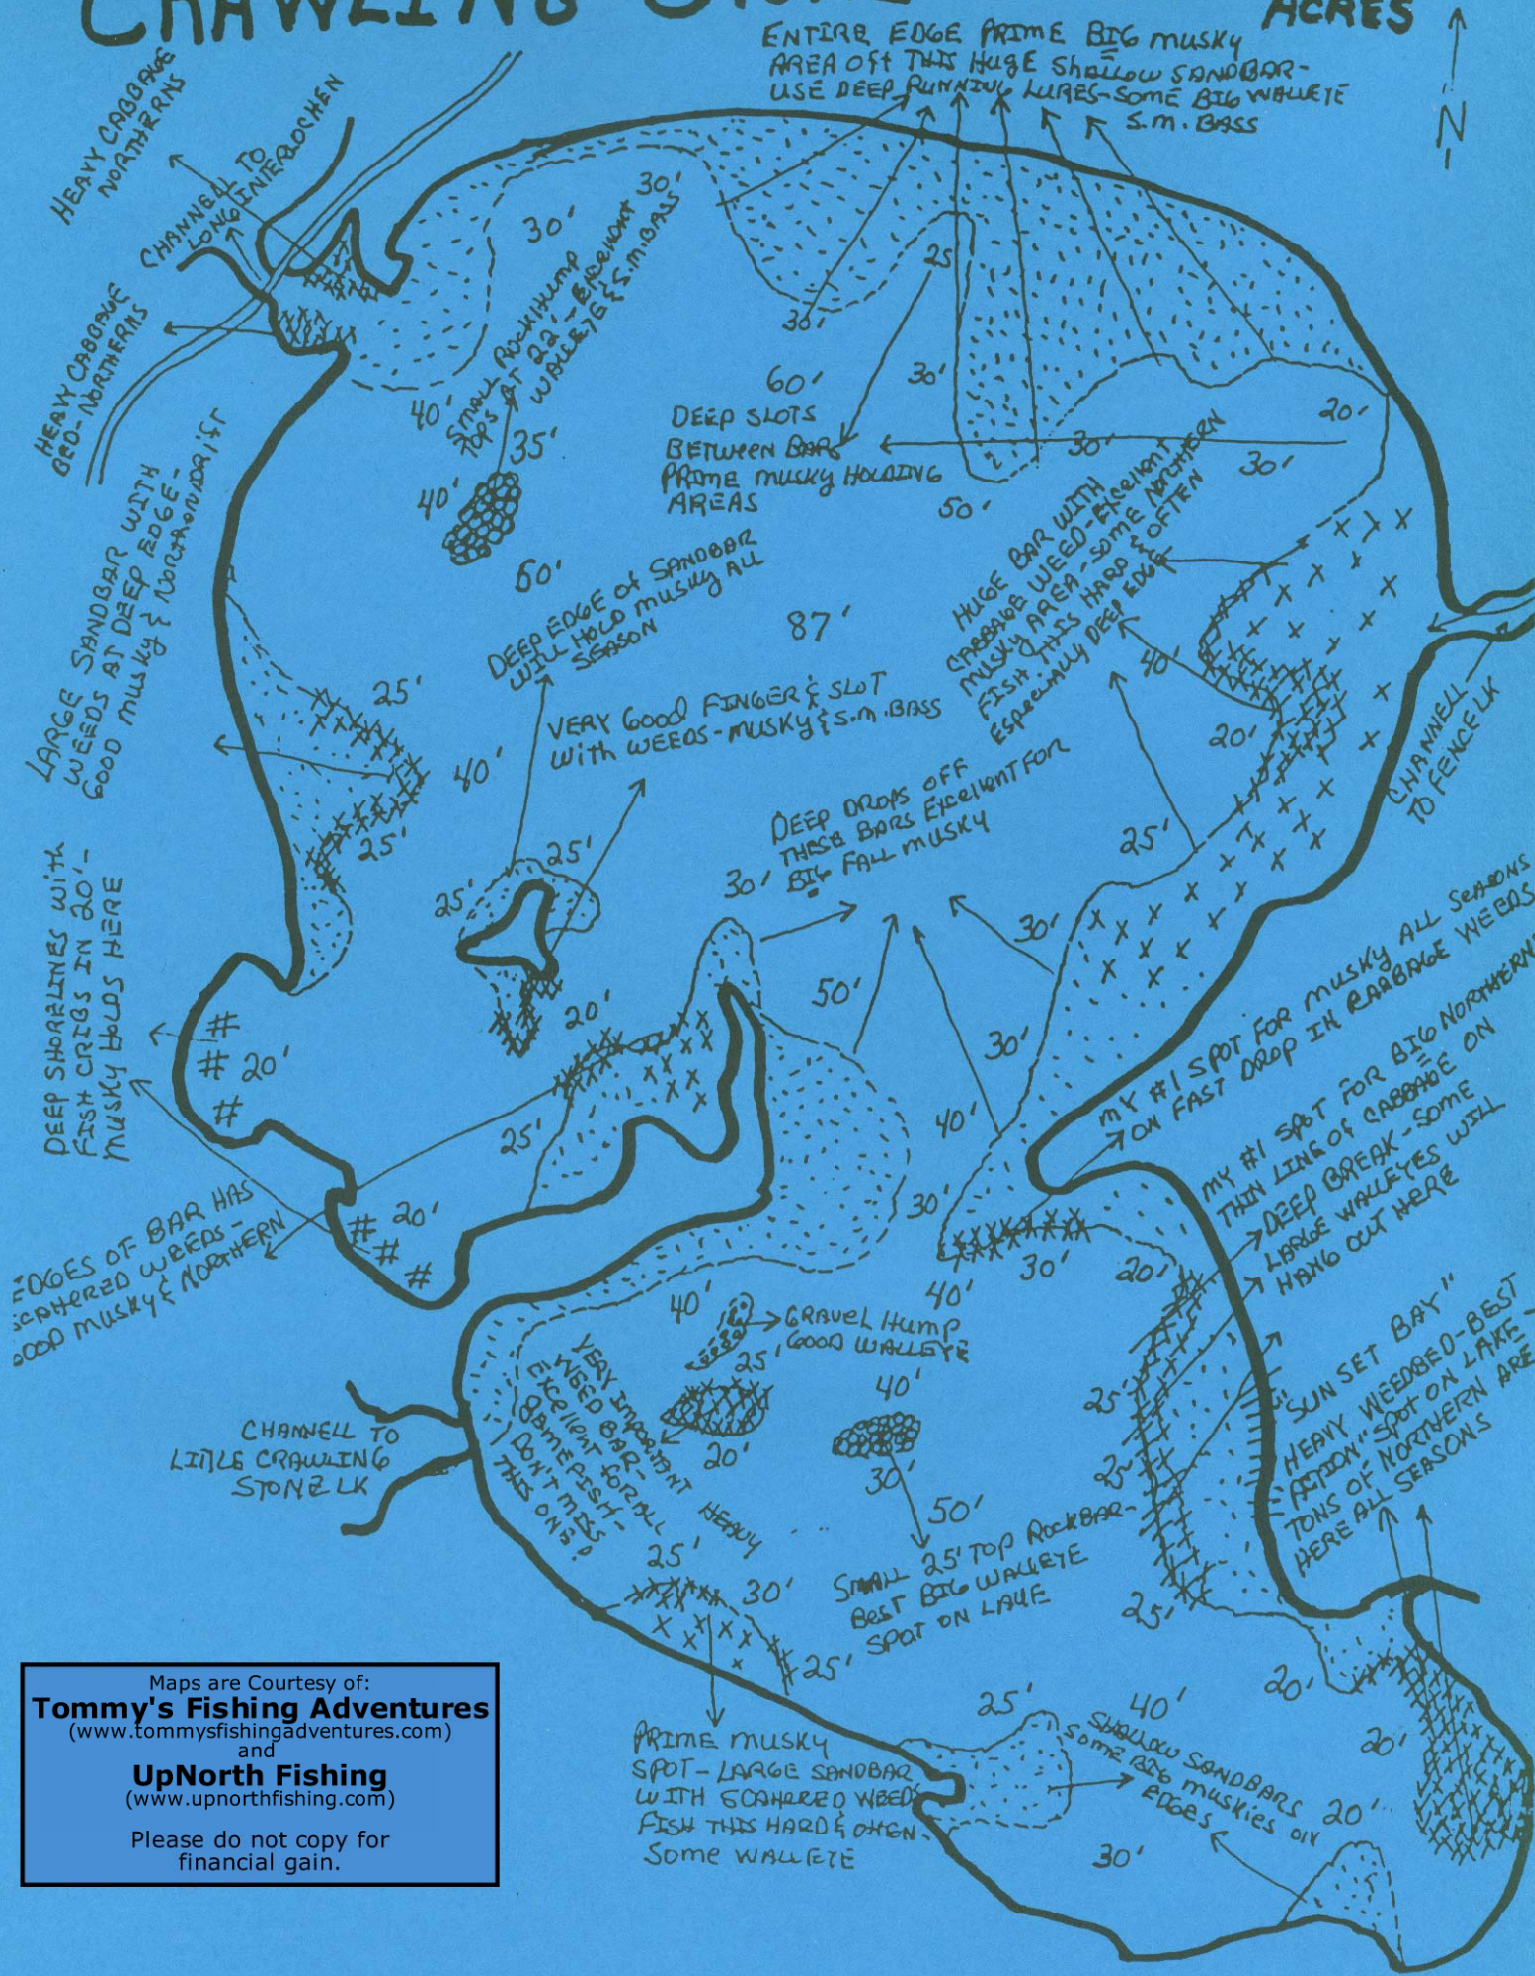

# CRAWLING STONE LAKE - 1466 ACRES

Maps are Courtesy of:  
**Tommy's Fishing Adventures**  
 (www.tommysfishingadventures.com)  
 and  
**UpNorth Fishing**  
 (www.upnorthfishing.com)  
 Please do not copy for financial gain.