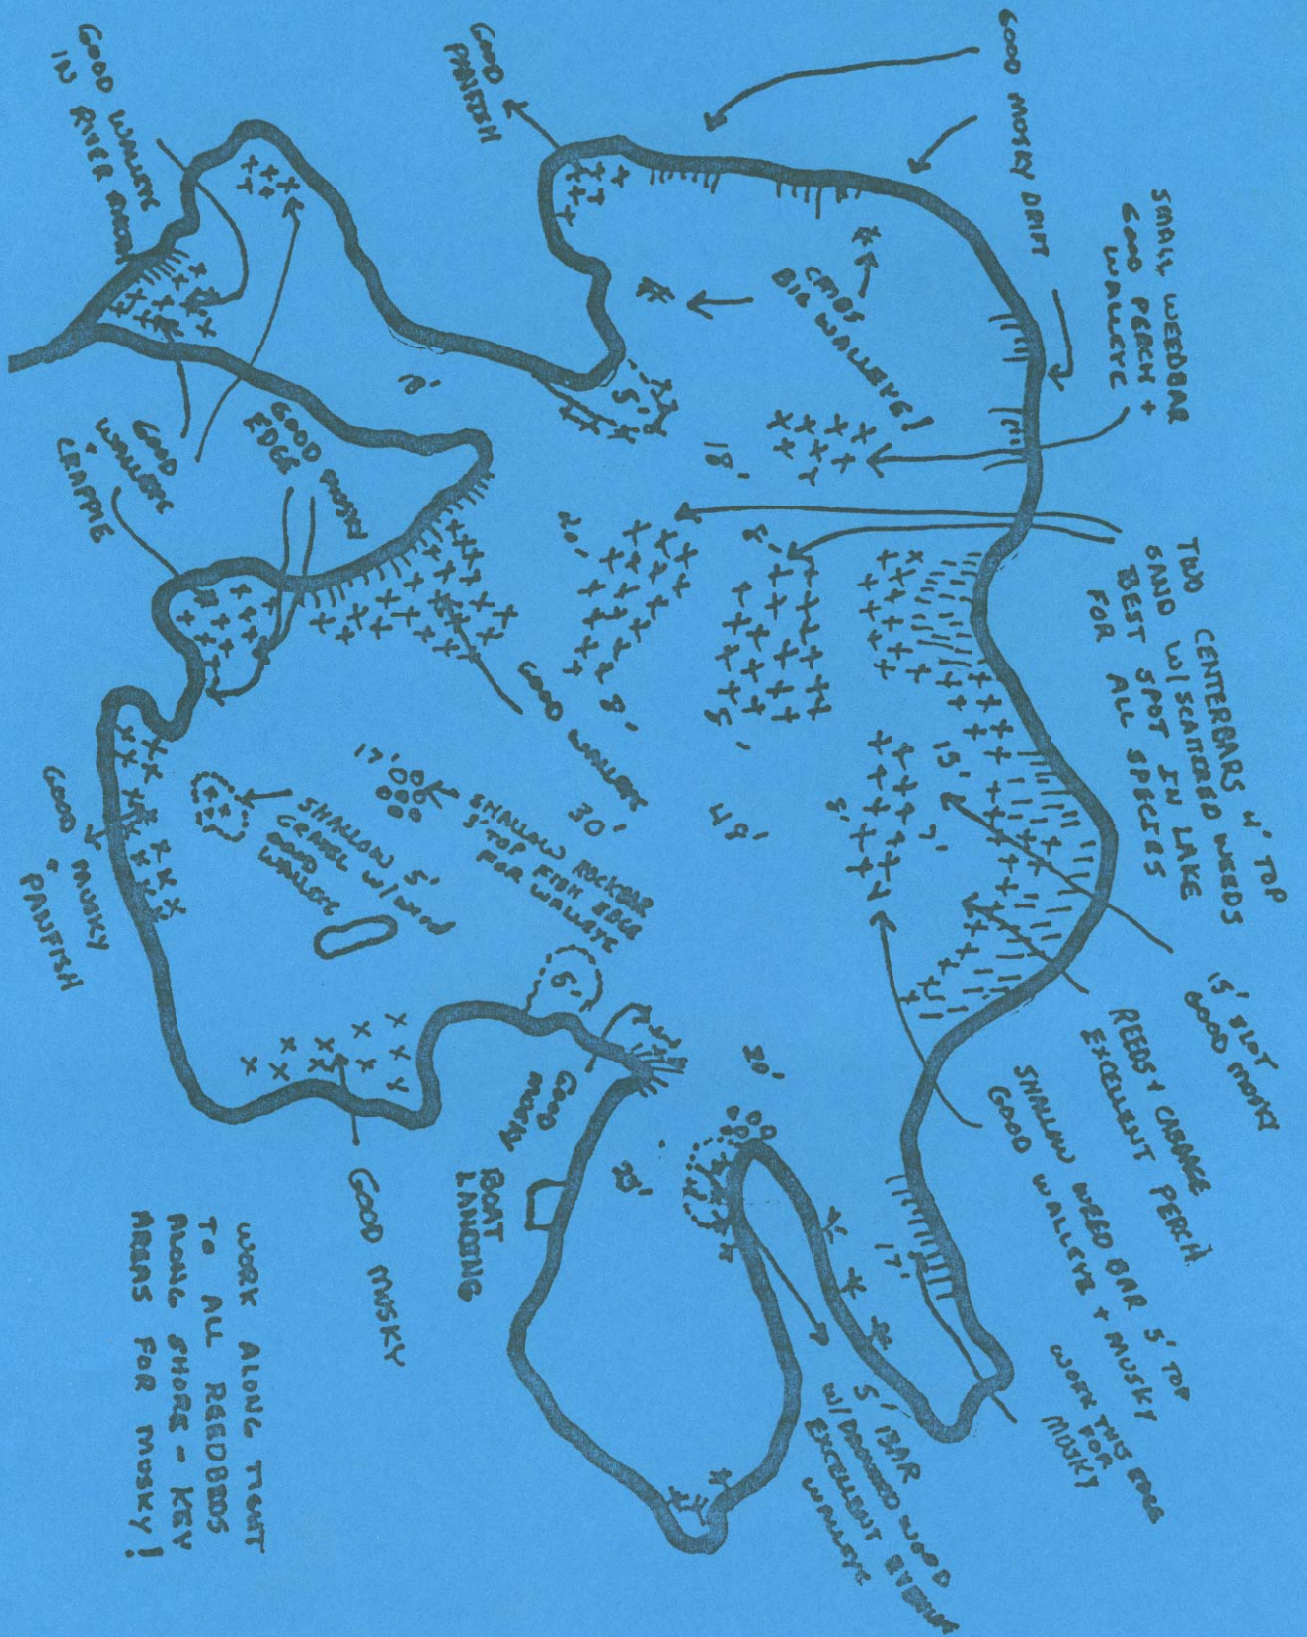

Maps are Courtesy of:
Tommy's Fishing Adventures
 (www.tommysfishingadventures.com)
 and
UpNorth Fishing
 (www.upnorthfishing.com)
 Please do not copy for
 financial gain.

BIRCH LAKE

512 ACRES

WORK ALONG TRAIL
 TO ALL REEDBARS
 PLEASE SHORE - KEY
 AREAS FOR MUSKY!