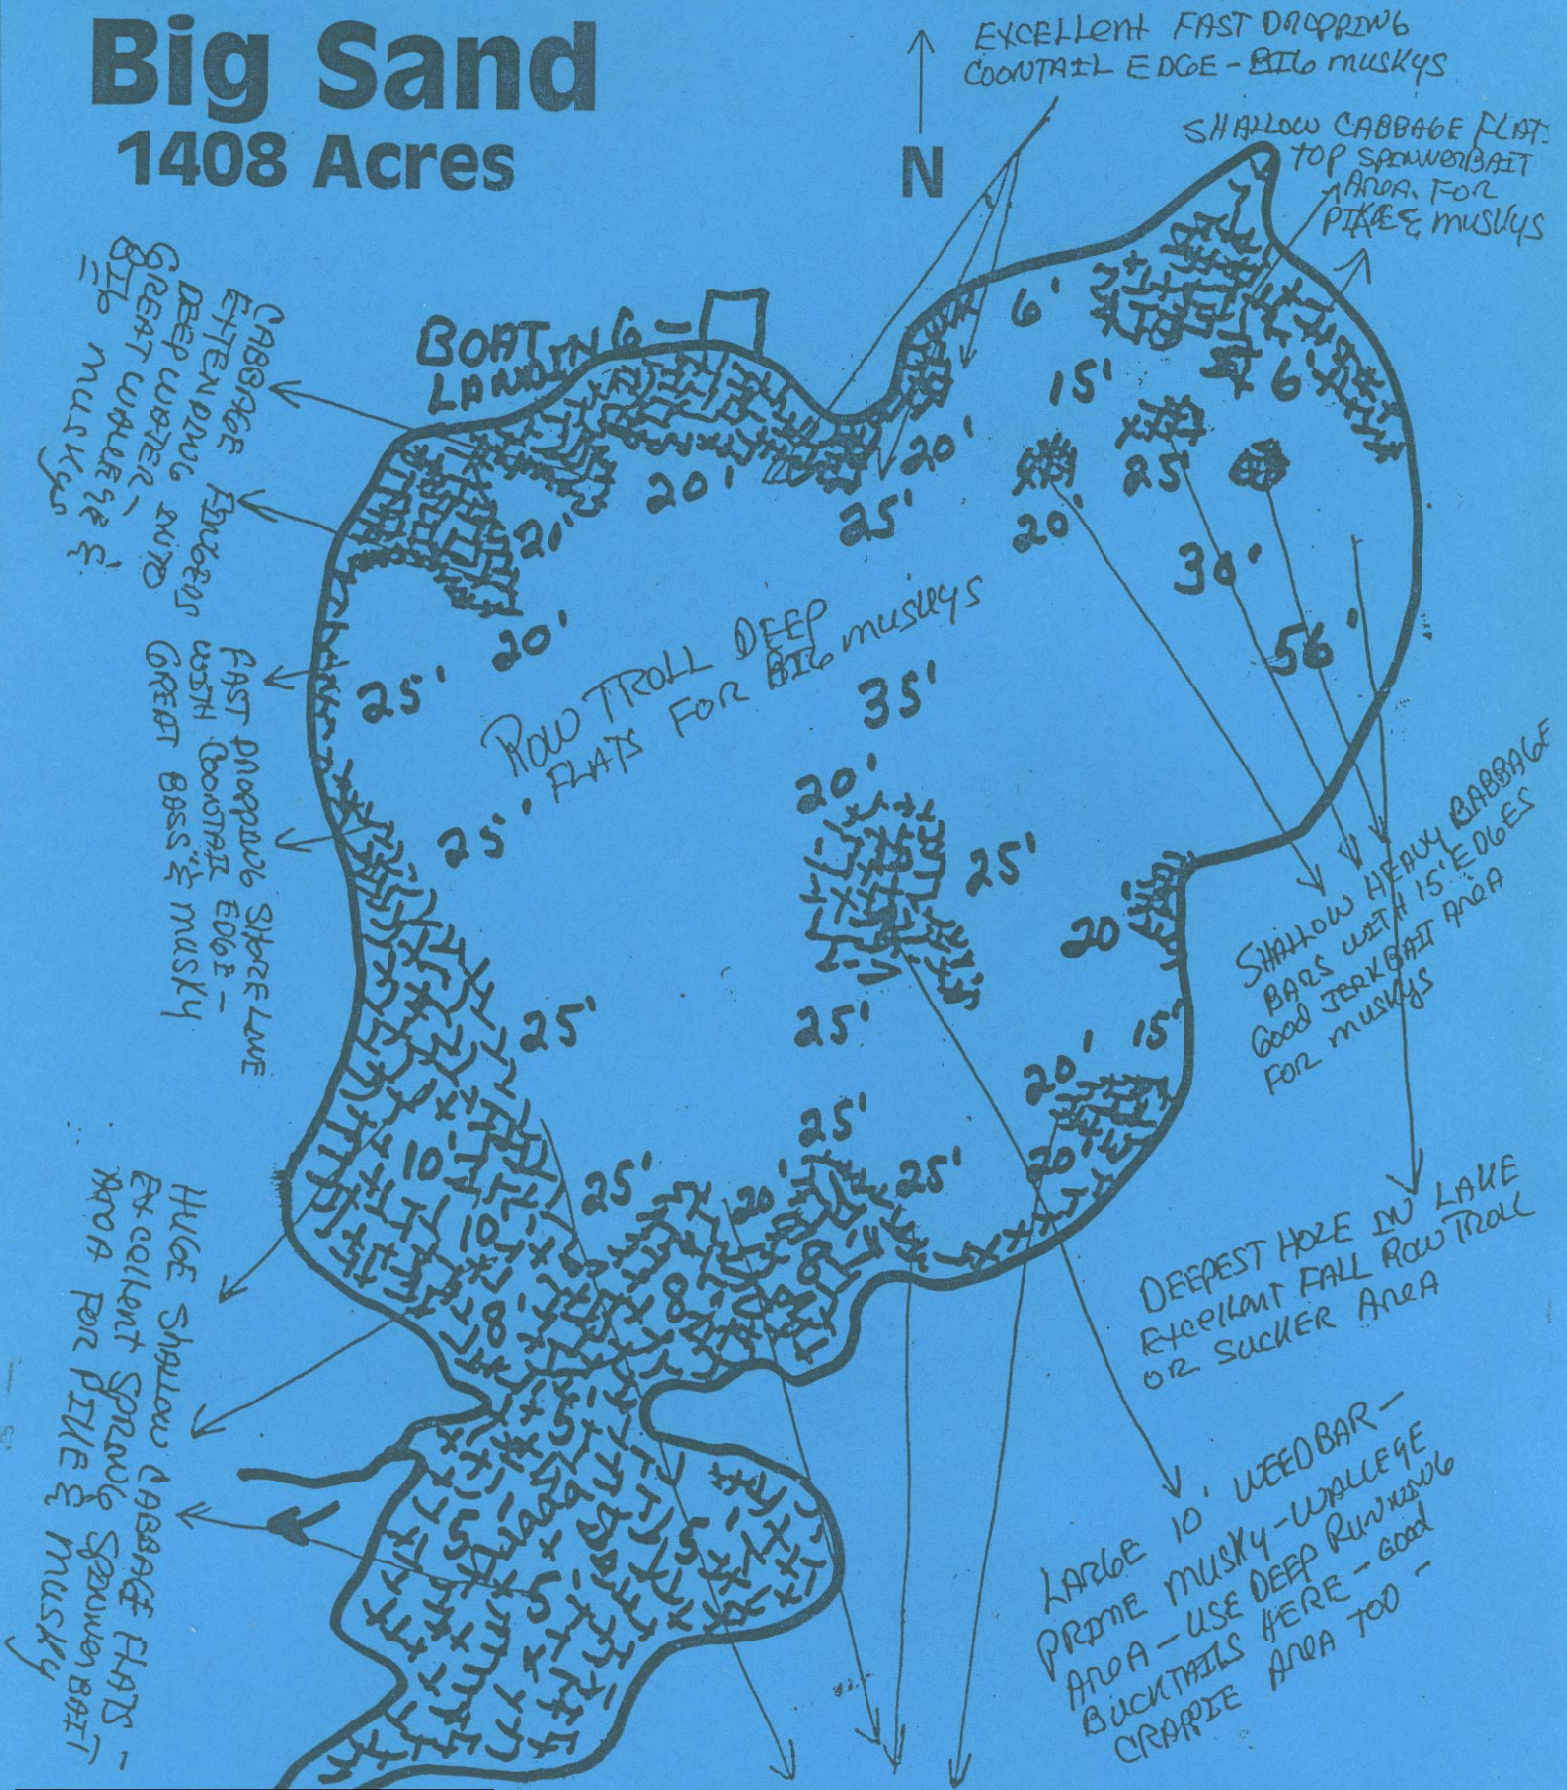

Big Sand

1408 Acres

Maps are Courtesy of:
Tommy's Fishing Adventures
 (www.tommysfishingadventures.com)
 and
UpNorth Fishing
 (www.upnorthfishing.com)

Please do not copy for financial gain.

ENTIRE CABBAGE EDGE EXCELLENT L.M. BASS, MUSKY, WALLEGE AREA - PAY SPECIAL ATTENTION TO DEEP SLOTS - BEST AREA IN LAKE